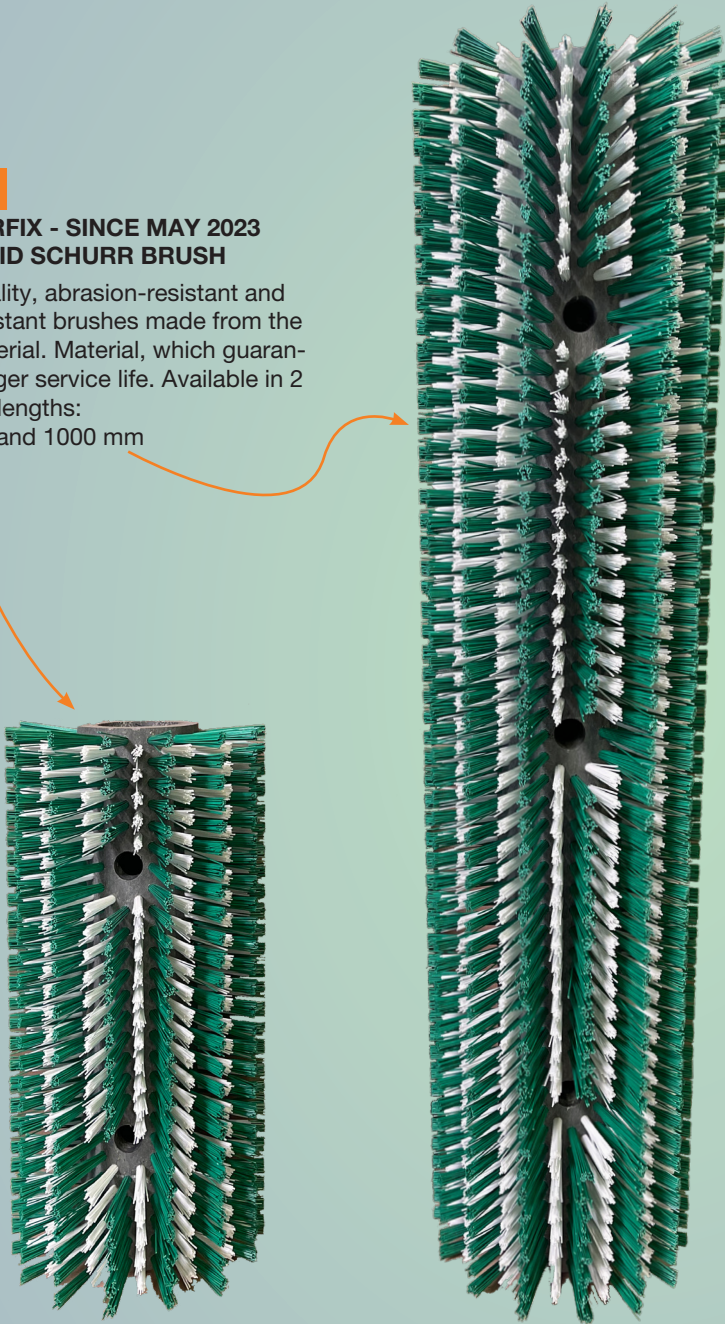

SCHURR
YEARS
1992-2022

THE NEW SCHURRFIX - for ,simple' animal care

NEW! NEW! NEW!
ORDER NOW!
www.schurr-geraetebau.de

NEW

SCHURRFIX - SINCE MAY 2023 THE RIGID SCHURR BRUSH

High-quality, abrasion-resistant and kink-resistant brushes made from the best material. Material, which guarantee a longer service life. Available in 2 different lengths:
500 mm and 1000 mm

NEW SCHURRFIX

Scratching brush for coat care and massage for cow, bull, calf, goat, pig, donkey, horse...and many other animal species!

NEW SCHURRFIX

For quick and easy mounting on concrete wall, brick wall or wooden wall etc. Weight approx. 3.1 kg (500 mm length) and 6.6 kg (1000 mm length)