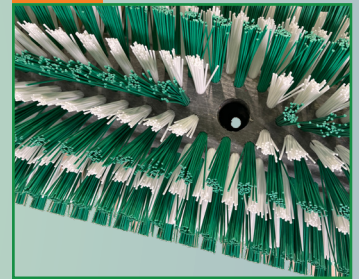

SCHURR
YEARS
1992-2022

THE NEW SCHURRFIX - for ,simple' animal care

NEW! NEW! NEW!
ORDER NOW!
www.schurr-geraetebau.de

NEW

SCHURRFIX - SINCE MAY 2023 THE RIGID SCHURR BRUSH

High-quality, abrasion-resistant and kink-resistant brushes made from the best material. Material, which guarantee a longer service life. Available in 2 different lengths:
500 mm and 1000 mm

NEW SCHURRFIX

Scratching brush for coat care and massage for cow, bull, calf, goat, pig, donkey, horse...and many other animal species!

NEW SCHURRFIX

For quick and easy mounting on concrete wall, brick wall or wooden wall etc. Weight approx. 3.1 kg (500 mm length) and 6.6 kg (1000 mm length)